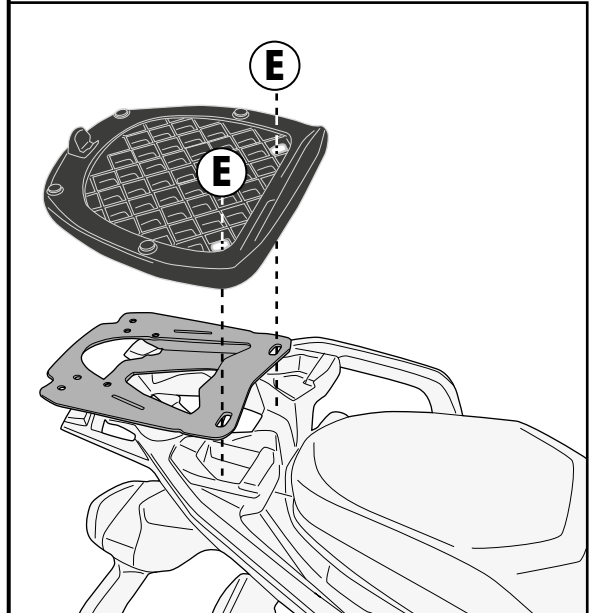

Z113 MONOLOCK PLATE

M7 PLATE CAN'T BE MOUNTED