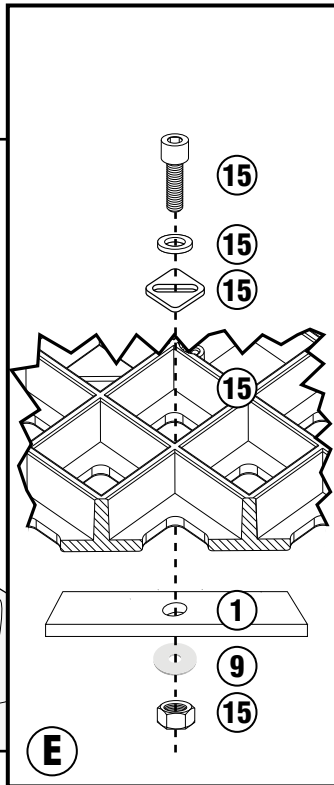

Z113 MONOLOCK PLATE

M7 PLATE CAN'T BE MOUNTED