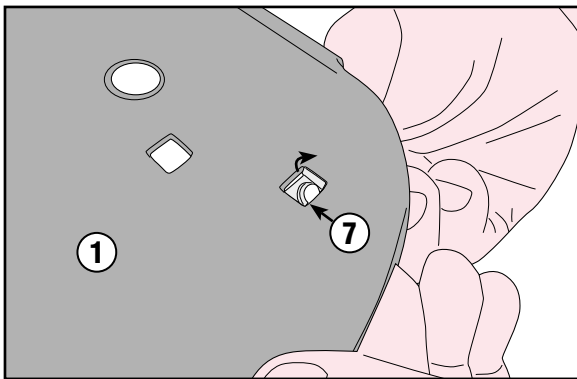

E251 MONOKEY PLATE

Z113 MONOLOCK PLATE