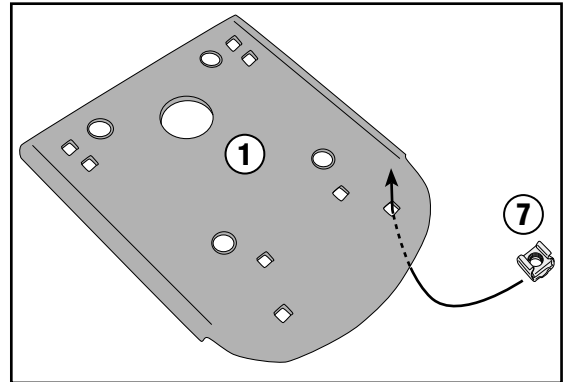

E251 MONOKEY PLATE

Z113 MONOLOCK PLATE