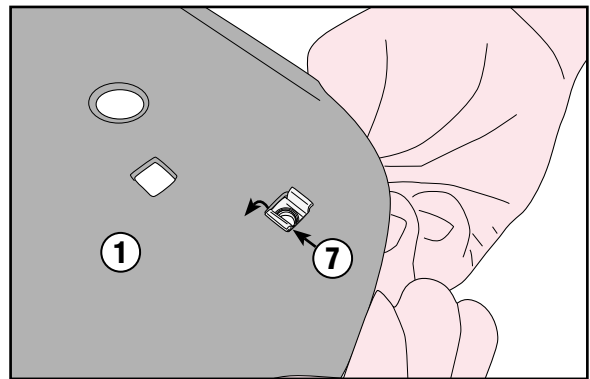

E251 MONOKEY PLATE

Z113 MONOLOCK PLATE